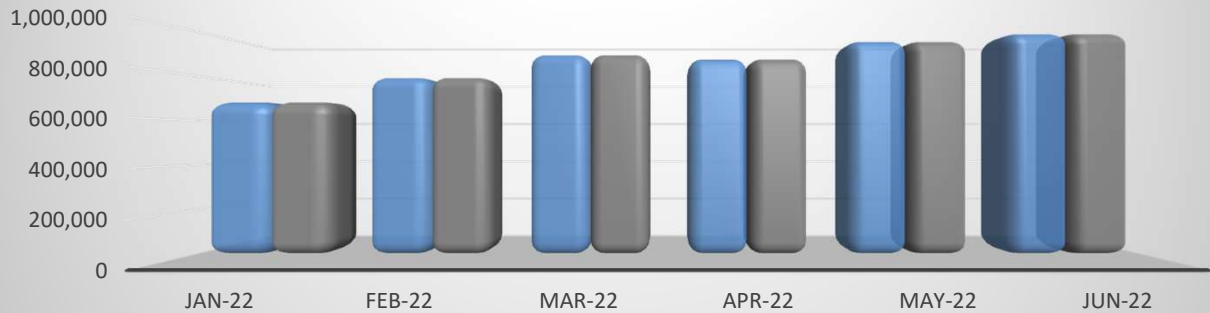

NLSP and CACFP Meals Distribution Program

NLSP Meals Distribution

	Oct-21	Nov-21	Dec-21	Jan-22	Feb-22	Mar-22	Apr-22	May-22	Jun-22
BREAKFAST	133,685	285,647	465,464	477,451	565,575	665,919	467,984	679,218	727,669
LUNCH	133,685	285,862	465,674	477,468	565,575	665,919	467,984	679,218	727,669

■ BREAKFAST ■ LUNCH

CACFP Meals Distribution

	Jan-22	Feb-22	Mar-22	Apr-22	May-22	Jun-22
SUPPER	683,328	794,430	897,174	878,024	957,421	992,092
SNACK	683,328	794,430	897,174	878,024	957,421	992,092

■ SUPPER ■ SNACK